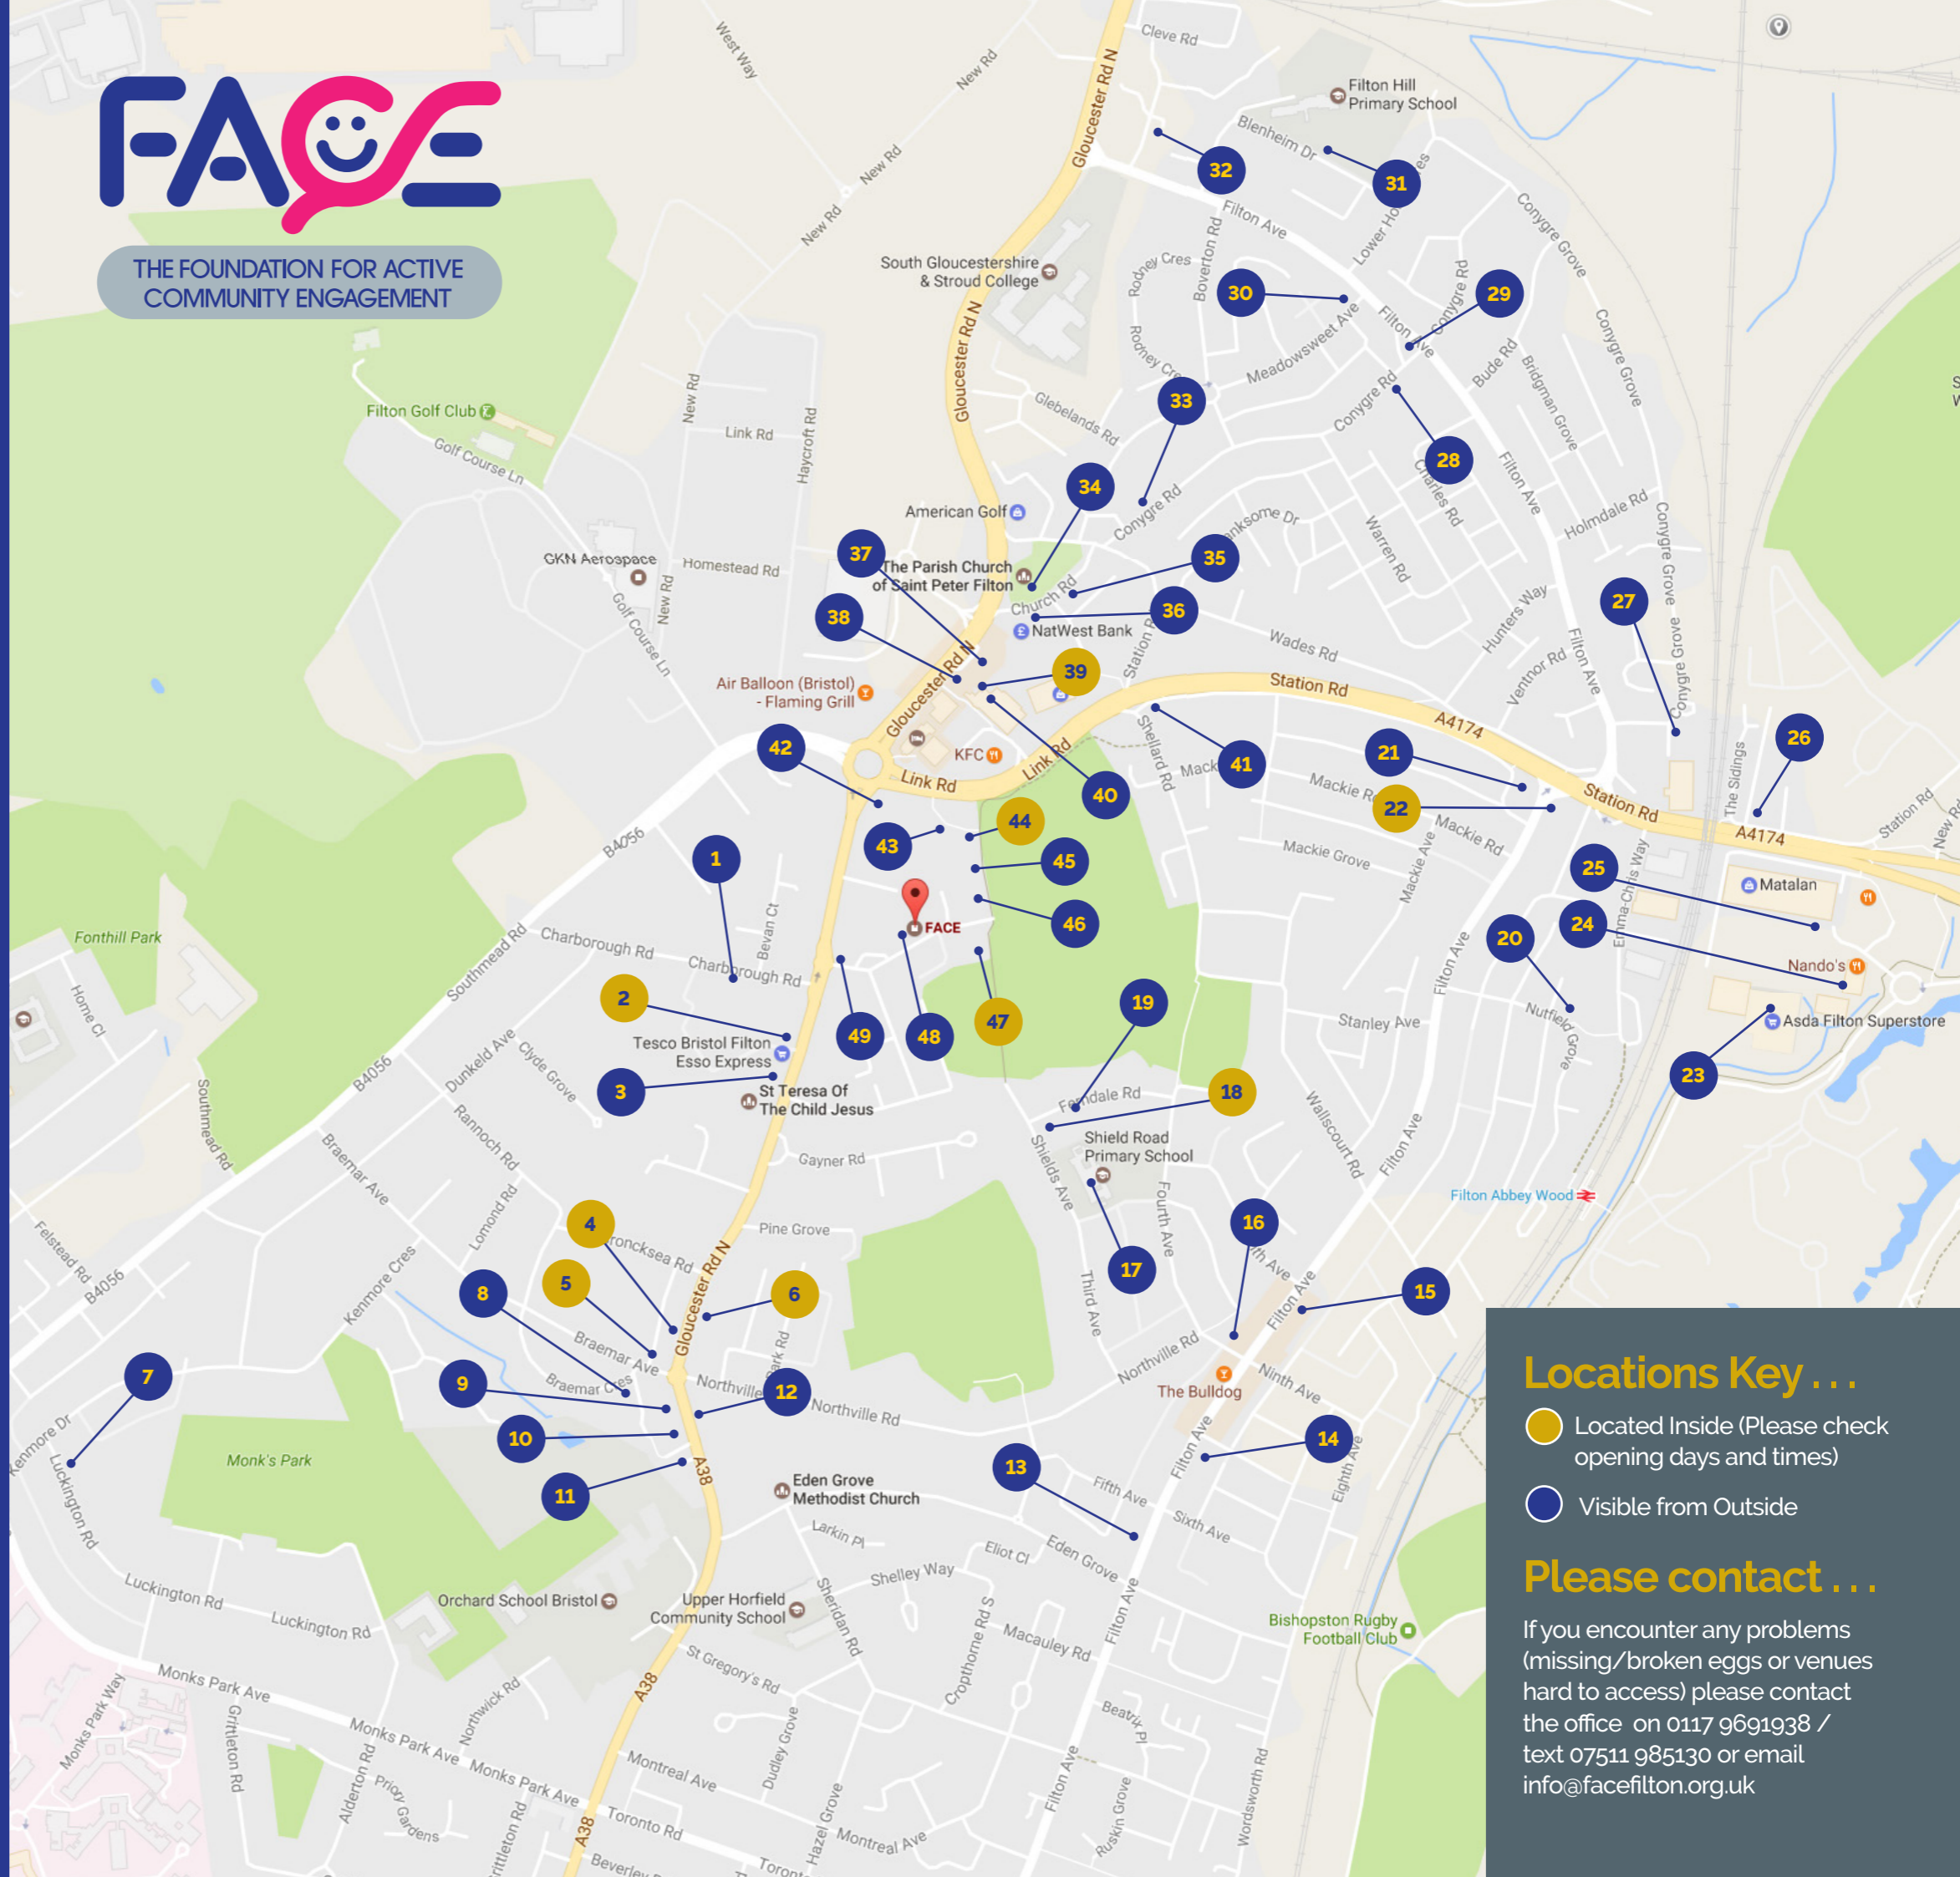

THE FOUNDATION FOR ACTIVE
COMMUNITY ENGAGEMENT

Locations Key ...

- Located Inside (Please check opening days and times)
- Visible from Outside

Please contact ...

If you encounter any problems (missing/broken eggs or venues hard to access) please contact the office on 0117 9691938 / text 07511 985130 or email info@facefilton.org.uk